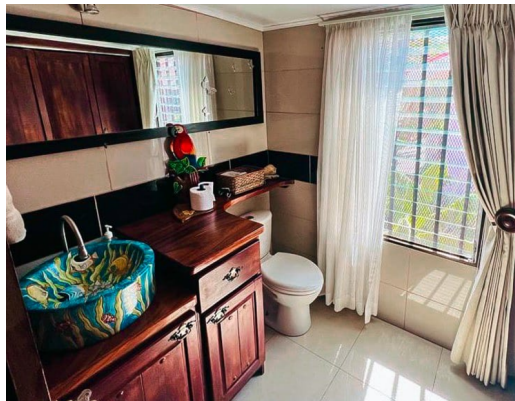

Condo in Las Palmas Playas del Coco

\$195,000

ID: 21720

📍 Playas Del Coco, Guanacaste

Property Type: Condo • Bedrooms: 1 •

- Status: Active/Published
- Parking Spaces

Property Description

This could be your dream condo in paradise, nestled in the heart of Las Palmas Playas del Coco. This charming condo offers a perfect blend of comfort, convenience, and tropical luxury, making it an ideal retreat for those seeking the perfect Costa Rican getaway. You'll love having the beach a walking distance, and downtown Coco at only 5 minutes where you can find supermarkets, and restaurants, allowing for easy access to amenities and local attractions and for easy facility a short 30-minute drive to the international Guanacaste Airport (LIR) in Liberia, makes traveling to and from your tropical oasis a breeze. With Daniel Oduber Quirós International Airport just 30 minutes away, traveling to and from your tropical oasis is effortless, letting you maximize your time enjoying all that Playas del Coco has to offer. From this prime location, some of Guanacaste's most famous destinations are within easy reach: 35 minutes to Flamingo Marina, with its world-class marina and beachfront dining; 35 minutes to the white sands of Playa Flamingo; 50 minutes to the exclusive beachfront community of Reserva Conchal; 1 hour to championship golf courses at Hacienda Pinilla; 40-45 minutes to the luxurious Four Seasons Costa Rica at Peninsula Papagayo; 30 minutes to the Daniel Oduber Quirós International Airport in Liberia for effortless international and domestic travel. Property Features: Air Conditioners: Stay cool and comfortable in every corner of this meticulously designed condo, with three air conditioners to ensure a pleasant ambiance throughout.